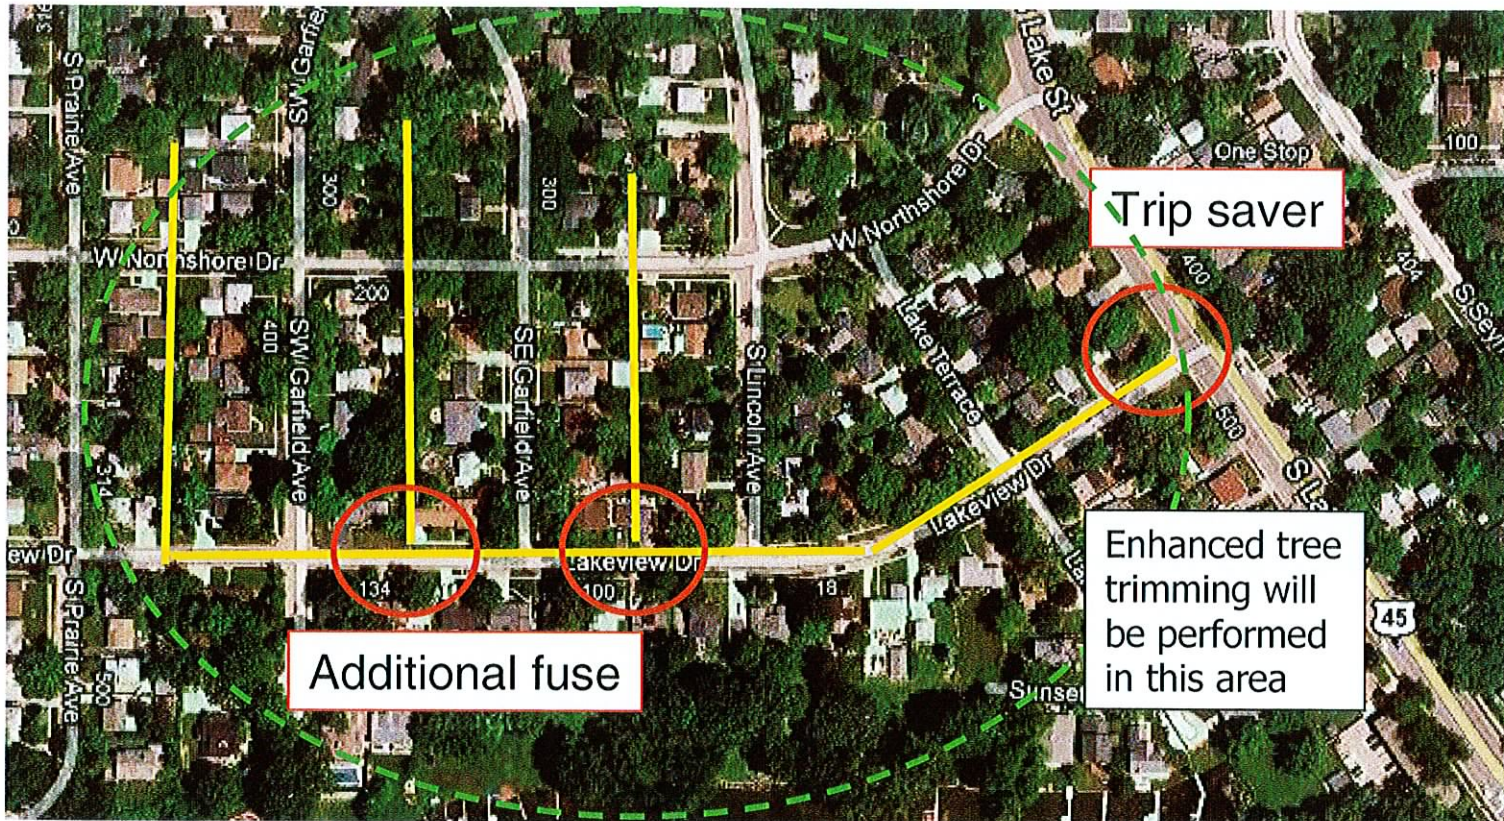

Mundelein – A665

Improvements include

- Installation of additional fuses and trip savers to reduce customer outage exposure due to tree issues and enhanced tree trimming

Mundelein – A665

Improvements include

- Enhanced tree trimming

Mundelein – A6627

Improvements include

- Installation of additional fuses and trip savers to reduce customer outage exposure due to tree issues and . Installation of HENDRIX spacer cable A overhead installation of covered, bundled primary wire that can withstand tree branches and small tree contact. Proven to reduce outages by 75-85%.