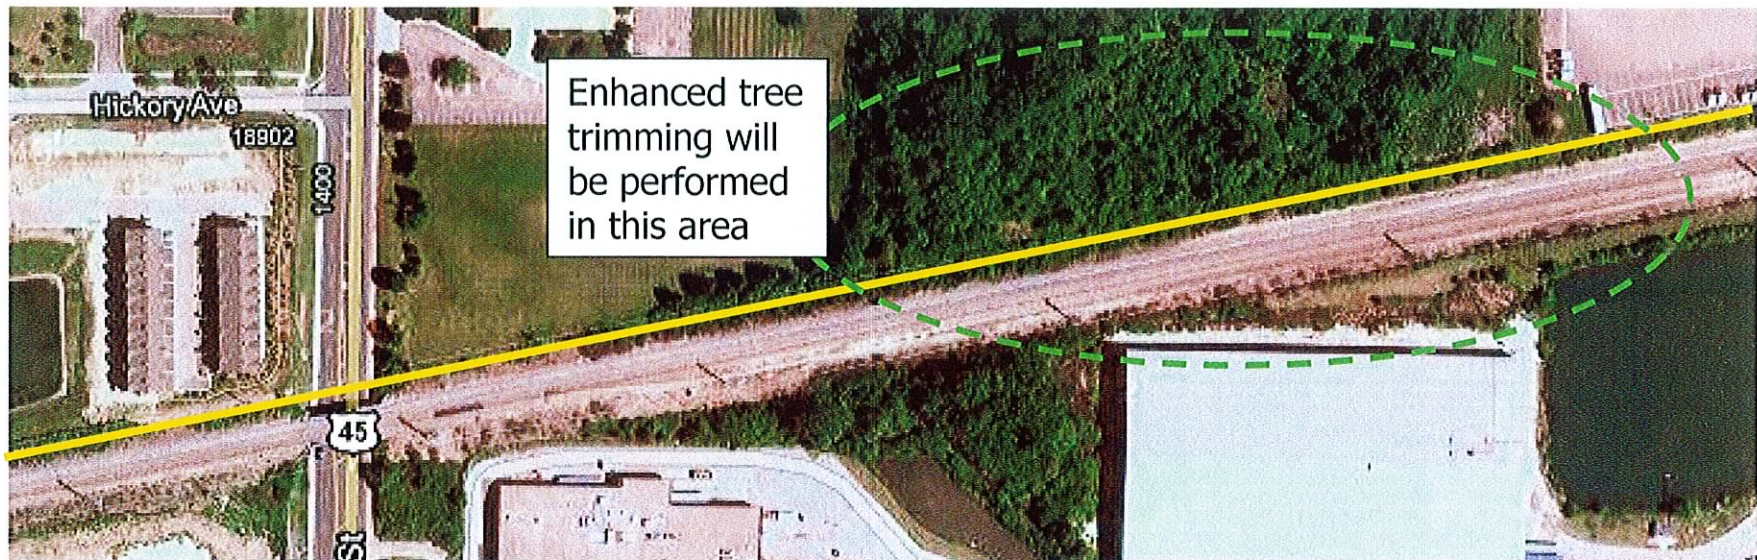

Mundelein – A665

Improvements include

- Installation of additional fuses and trip savers to reduce customer outage exposure due to tree issues and enhanced tree trimming

Mundelein – A665

Improvements include

- Enhanced tree trimming

Mundelein – A6627

Improvements include

- Installation of additional fuses and trip savers to reduce customer outage exposure due to tree issues and . Installation of HENDRIX spacer cable A overhead installation of covered, bundled primary wire that can withstand tree branches and small tree contact. Proven to reduce outages by 75-85%.